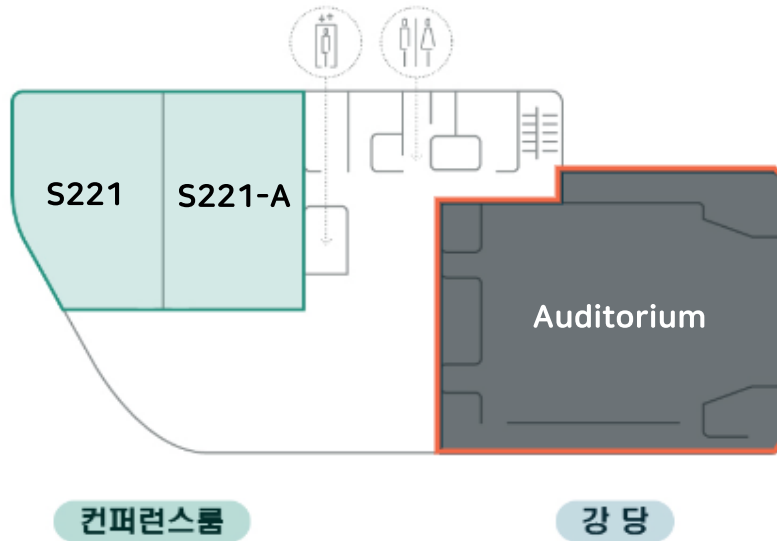

LOTTE City Hotel Daejeon
33 Expo-ro 123beon-gil,
Yuseong-gu, Daejeon

④

KAIST Entrance

⑤

KAIST Faculty Club
(E5 Building)

How to find E9 building in KAIST

How the buildings look like

E9 Building, 5th Floor

5F

Floor Plans: Science Culture Center, Institute for Basic Science (IBS)

Science Culture Center of IBS, 2nd Floor

Science Culture Center of IBS, 3rd Floor