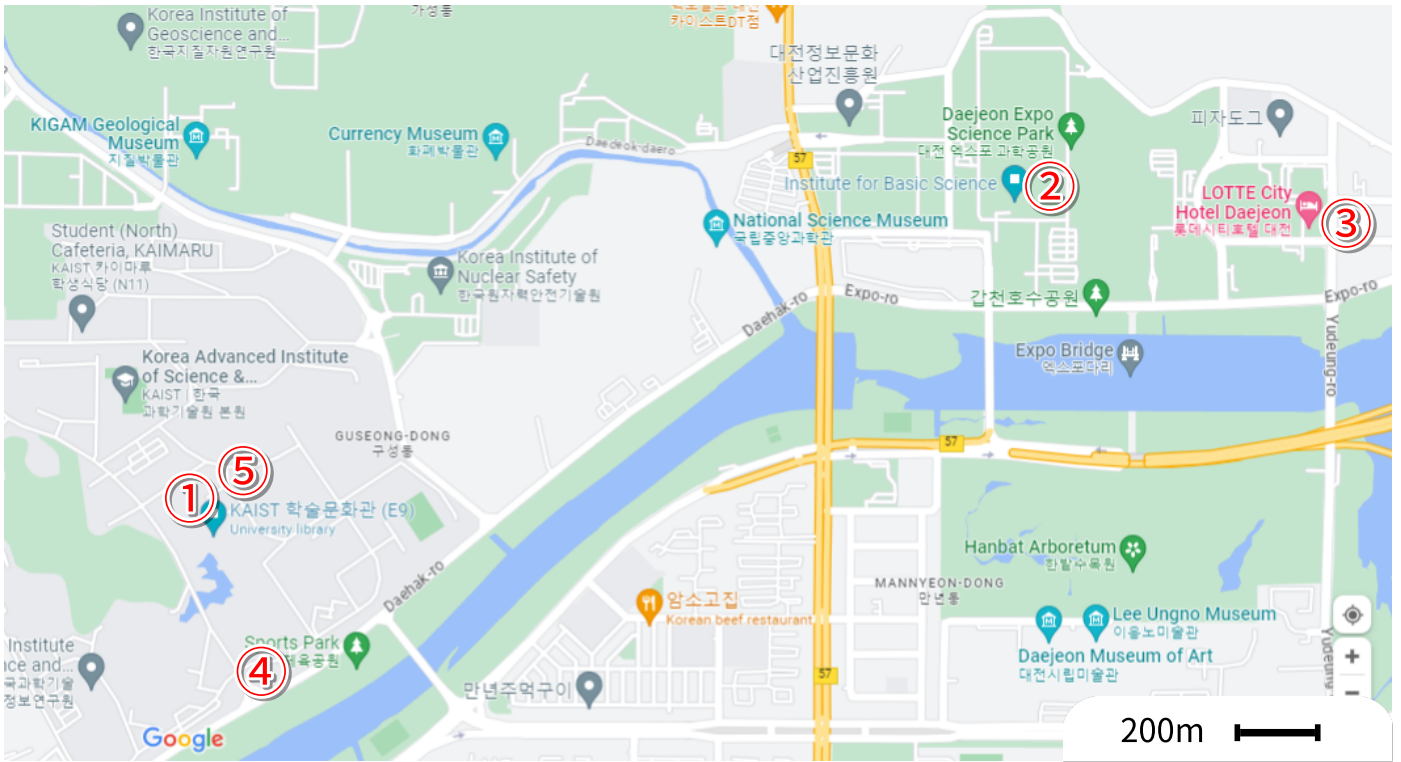

General Information

EAEH Map in Daejeon

Map Points

①

KAIST E9 Building
291 Daehak-ro,
Yuseong-gu, Daejeon

②

Institute for Basic Science
55 Expo-ro, Yuseong-gu,
Daejeon

③

LOTTE City Hotel Daejeon
33 Expo-ro 123beon-gil,
Yuseong-gu, Daejeon

④

KAIST Entrance

⑤

KAIST Faculty Club
(E5 Building)

How to find E9 building in KAIST

How the buildings look like

E9 Building, 5th Floor