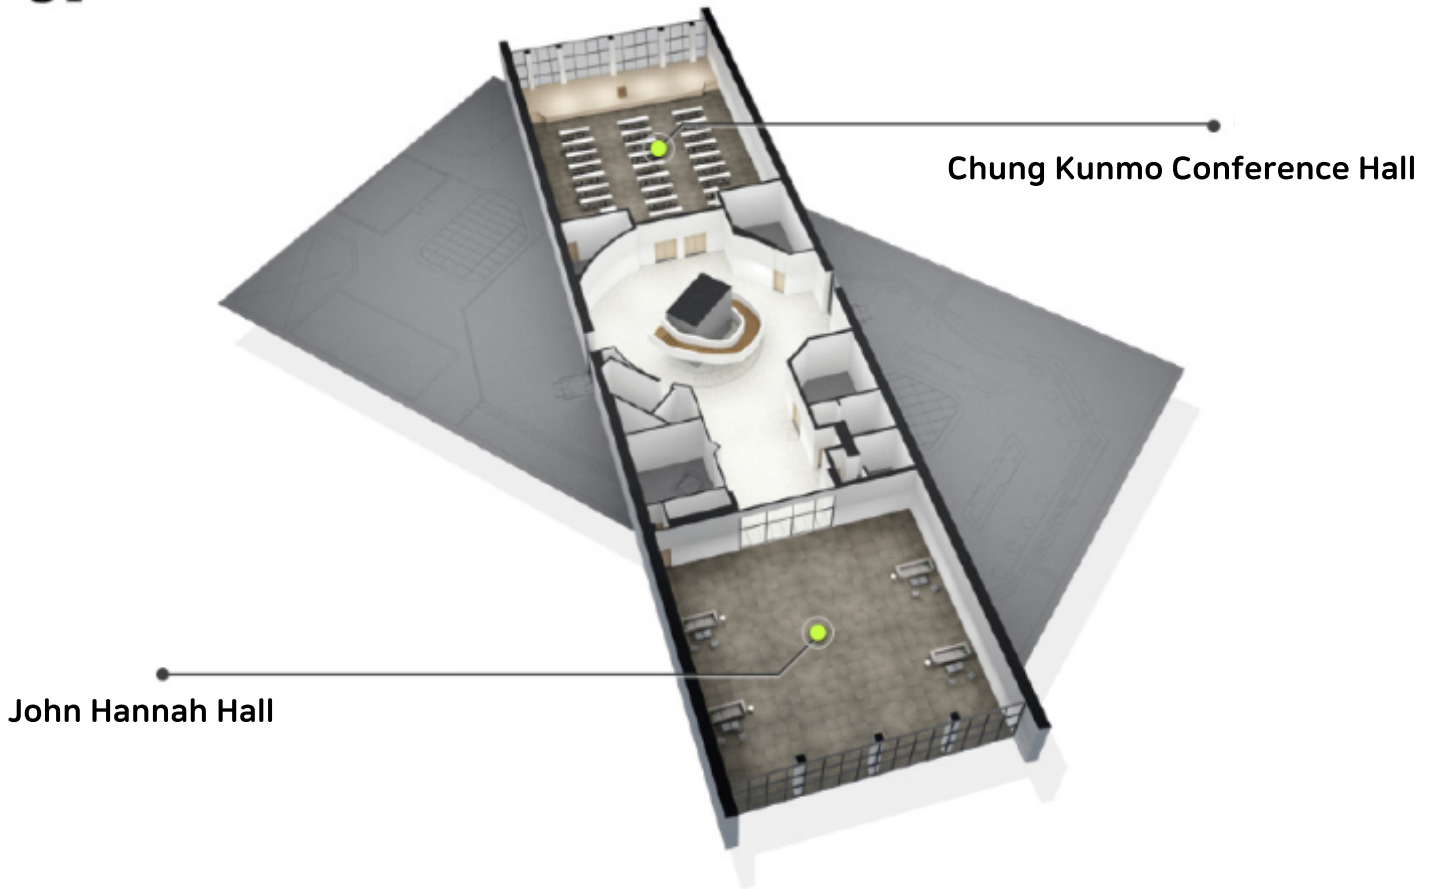

LOTTE City Hotel Daejeon
33 Expo-ro 123beon-gil,
Yuseong-gu, Daejeon

④

KAIST Entrance

⑤

KAIST Faculty Club
(E5 Building)

How to find E9 building in KAIST

How the buildings look like

E9 Building, 5th Floor

5F

Floor Plans: Science Culture Center, Institute for Basic Science (IBS)

Science Culture Center of IBS, 2nd Floor

Science Culture Center of IBS, 3rd Floor